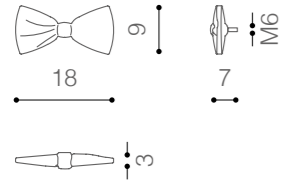

papi_design Andrea Bertinotti