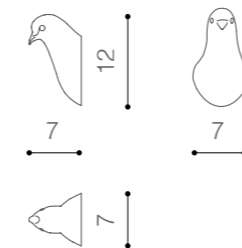

testa di piccione _design Claudio Bitetti