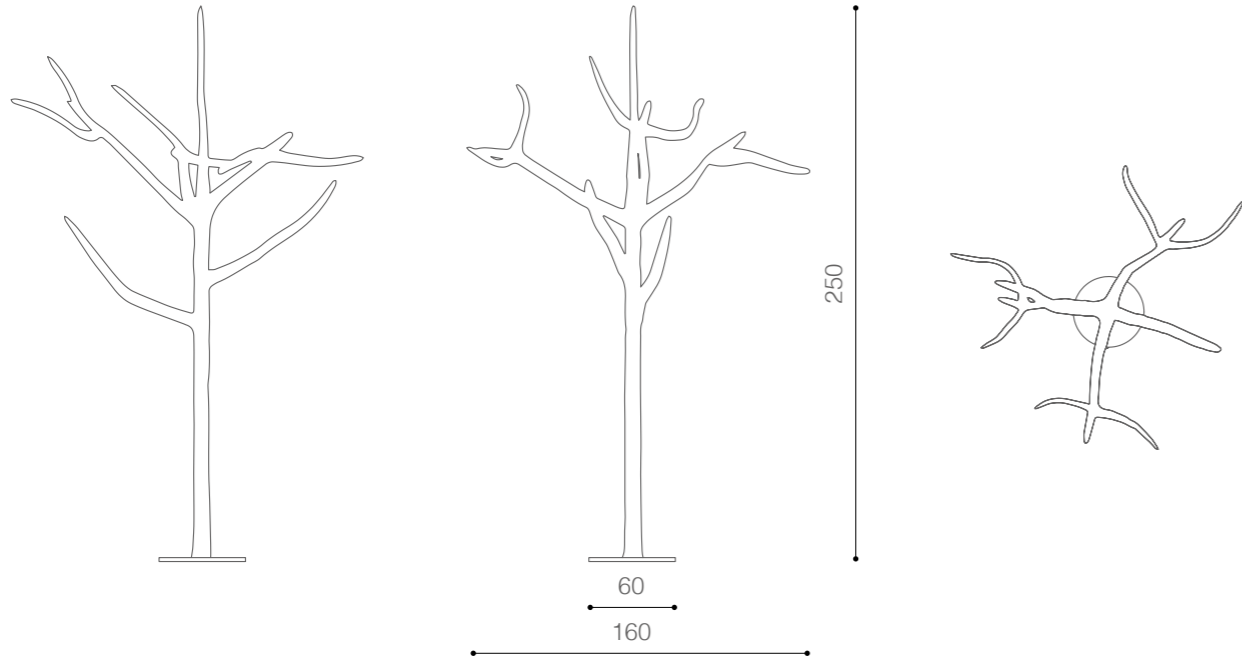

44M

quore_design Andrea Bertinotti

sessantanove_design Sturm Milano

sottozero _design Sturm Milano

spa _design Andrea Bertinotti

split _design Luca Papini Studio

allineata/aligned

Massimo 4 ripiani
4 shelves max