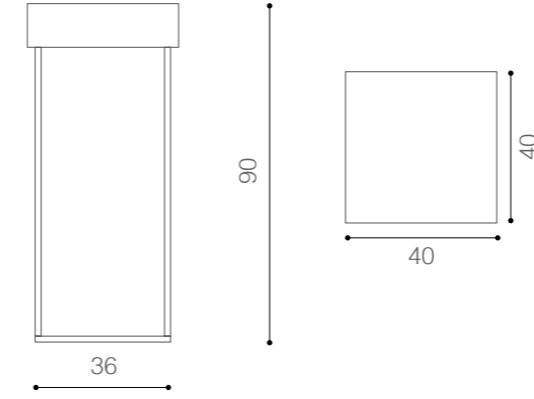

pillow_design Uto Balmoral

Disponibile con e senza luce LED
Available with and without LED light

pop_design Luca Papini Studio

public_design Claudio Bitetti

quaranta_design Sturm Milano

90

83

44