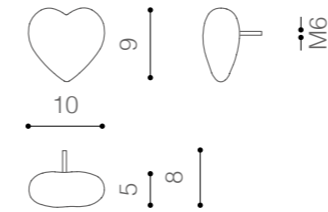

quore_design Andrea Bertinotti