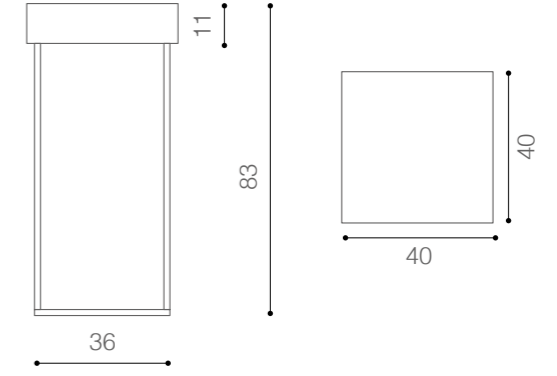

pillow_design Uto Balmoral

Disponibile con e senza luce LED
Available with and without LED light

pop_design Luca Papini Studio

public_design Claudio Bitetti

quaranta_design Sturm Milano

90

83

44