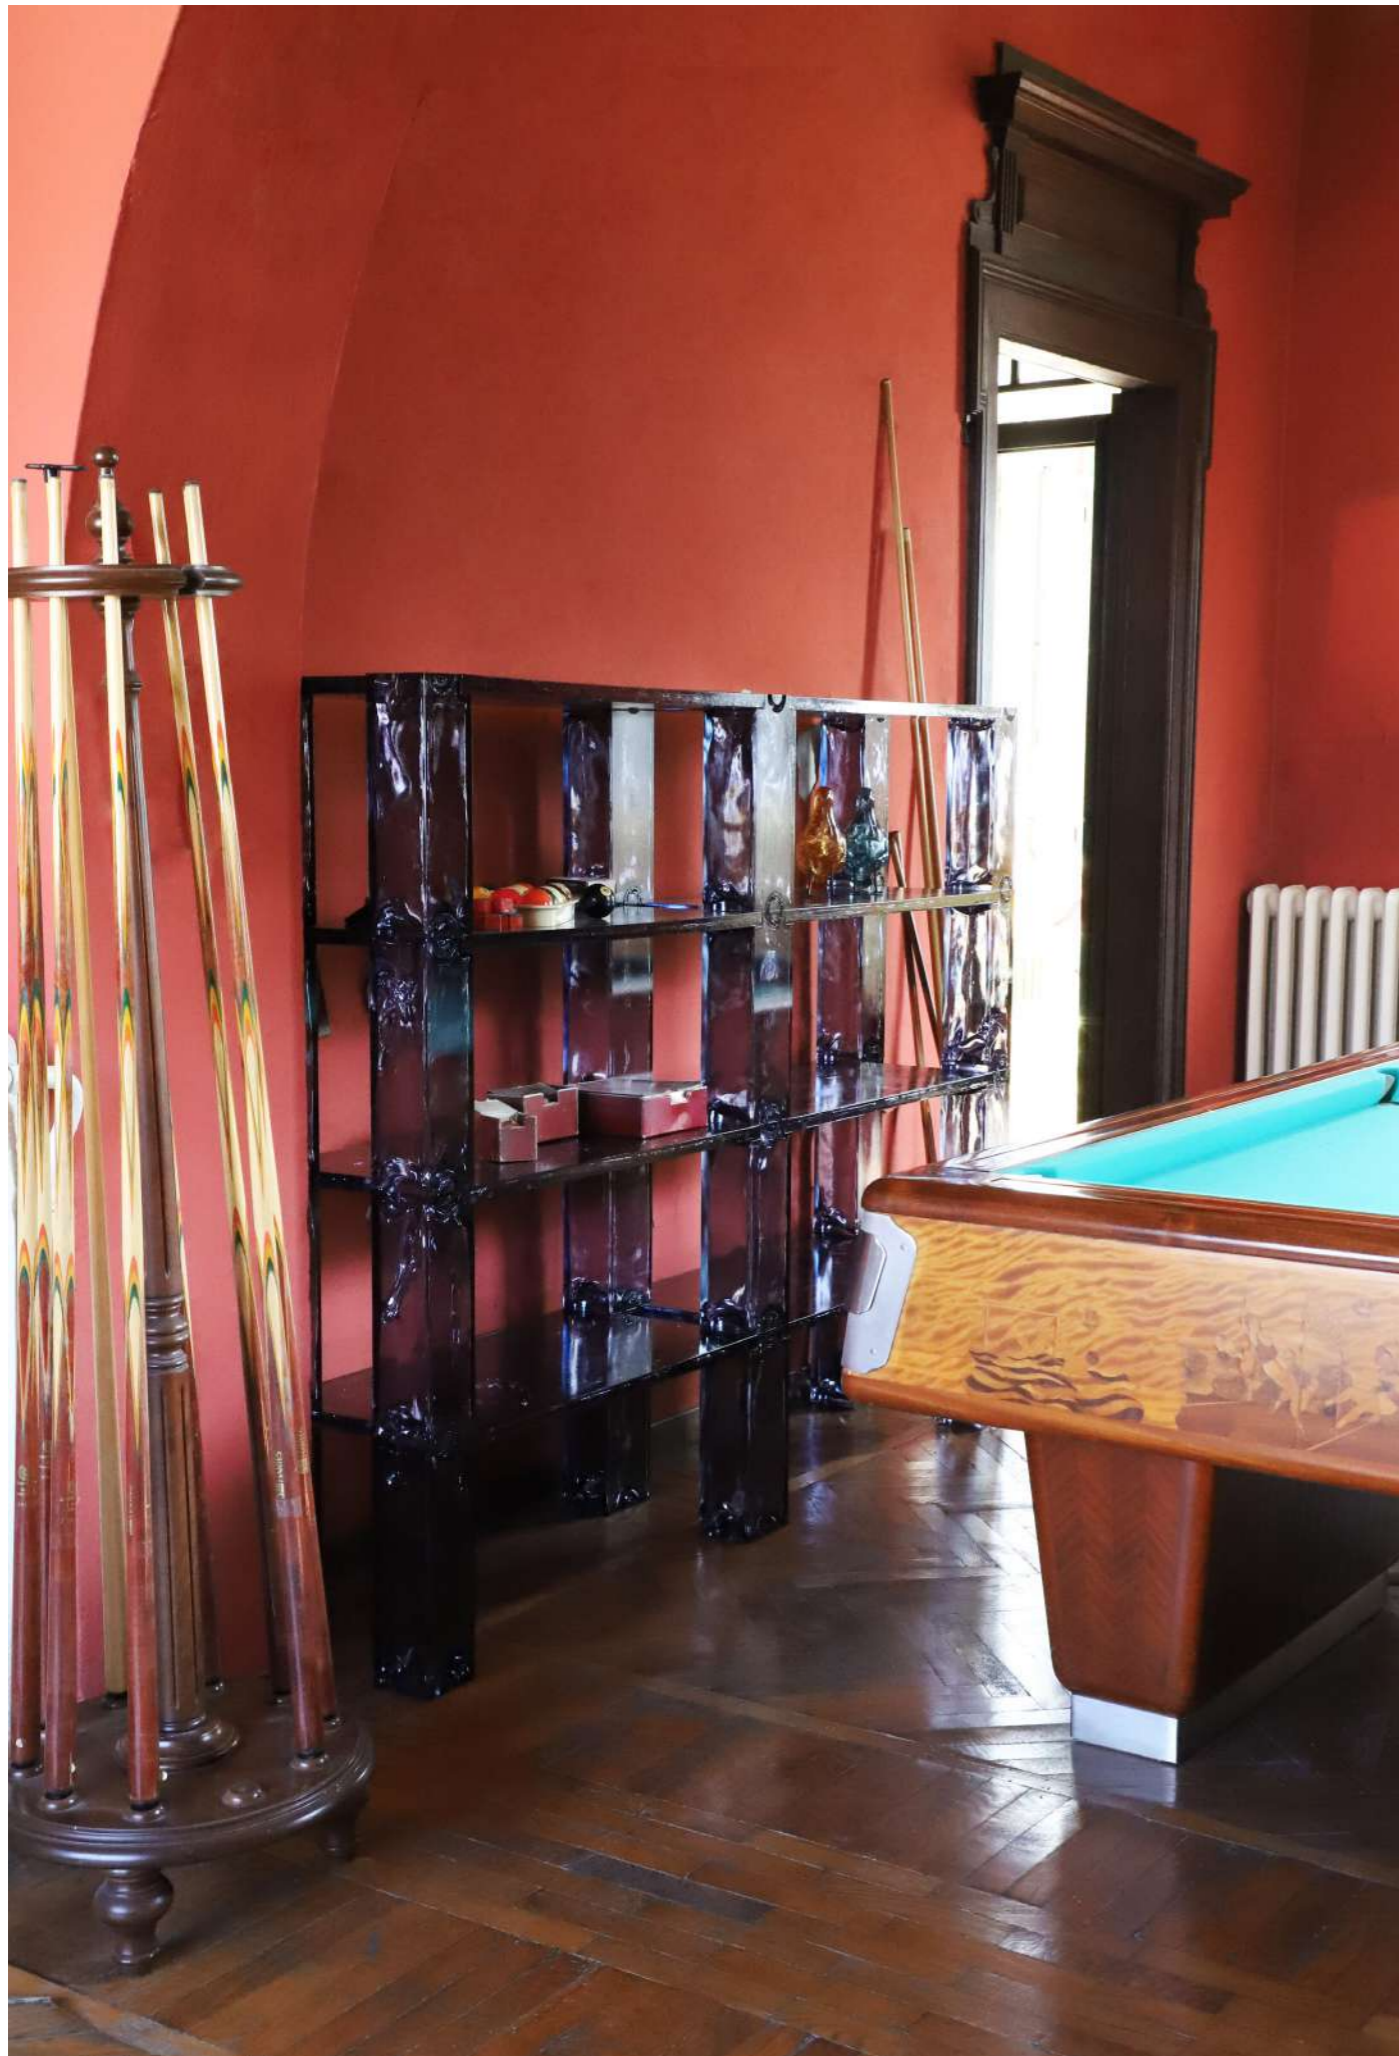

BAIKAL

Design Sturm Milano