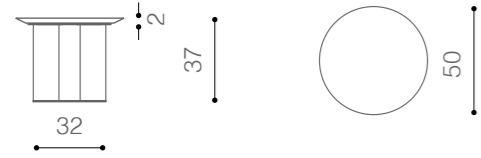

pop_design Luca Papini Studio