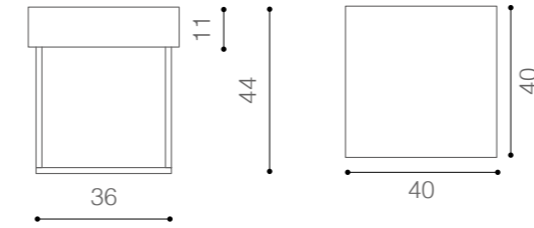

pillow_design Uto Balmoral

Disponibile con e senza luce LED
Available with and without LED light

pop_design Luca Papini Studio

public_design Claudio Bitetti

quaranta_design Sturm Milano

90

83

44