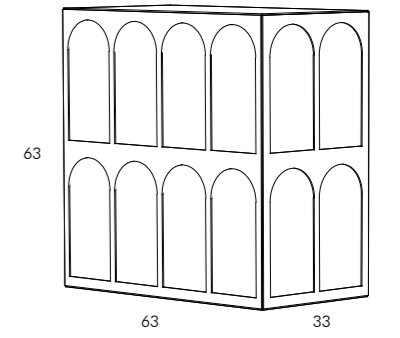

Contenitore pensile in agglomerato di legno con anta battente e ripiani fissi interni in legno e cristallo.

La nicchia a giorno può essere di colore diverso dal mobile, nella stessa finitura.

Finiture: gofrata nei colori a campionario e super opaco scheda Super Matt.

Wall case in composite wood with hinged door and fixed internal wood and glass shelves.

The open niche can have a different colour than the container, in the same finishing.

Finishing: embossed finishing in all colours of our sample catalogue and in Super Matt finish in the colours of Super Matt colour chart.