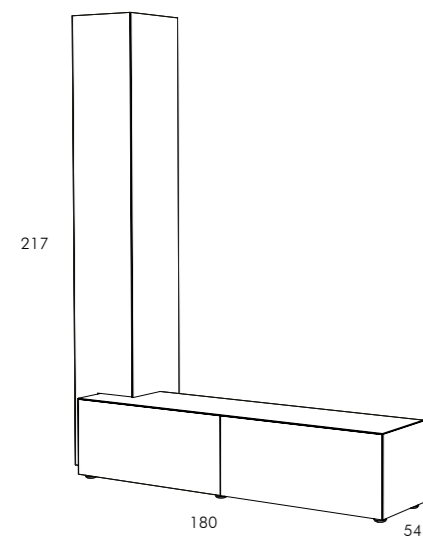

Contenitori geometrici in agglomerato di legno, tre diverse dimensioni.
Anta battente sulle strutture verticali con cassettoni interni, cassettoni sulle strutture orizzontali (anta sulla versione più corta).
Finiture: goffrata nei colori a campionario e super opaco scheda Super Matt.

*Geometric containers in composite wood, three different dimensions.
Hinged door on the vertical structures, with inside drawers, big drawers for the horizontal structures (door for the smaller version).
Finishing: embossed finishing in all colours of our sample catalogue and in Super Matt finish in the colours of Super Matt colour chart.*