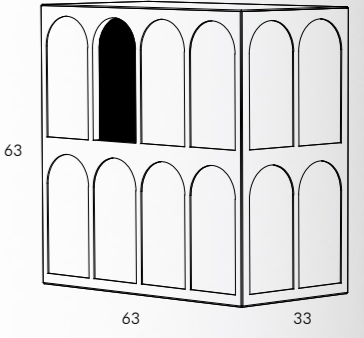

ROMA
PEN
SILE