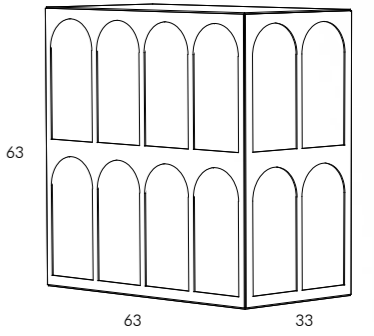

RO
MA
PEN
SI
LE