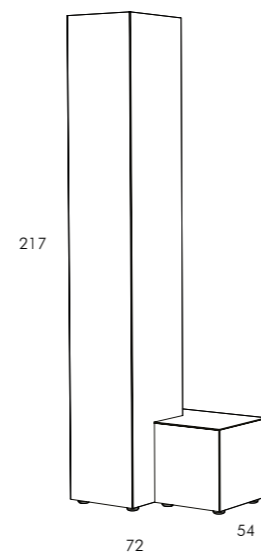

Contenitori geometrici in agglomerato di legno, tre diverse dimensioni.
Anta battente sulle strutture verticali con cassettoni interni, cassettoni sulle strutture orizzontali (anta sulla versione più corta).
Finiture: goffrata nei colori a campionario e super opaco scheda Super Matt.

*Geometric containers in composite wood, three different dimensions.
Hinged door on the vertical structures, with inside drawers, big drawers for the horizontal structures (door for the smaller version).
Finishing: embossed finishing in all colours of our sample catalogue and in Super Matt finish in the colours of Super Matt colour chart.*