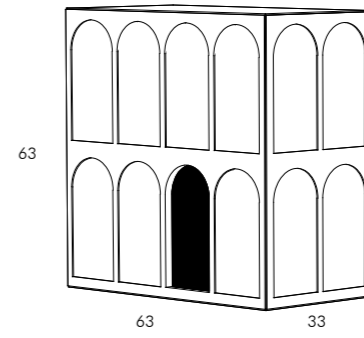

Contenitore pensile in agglomerato di legno con anta battente e ripiani fissi interni in legno e cristallo.

La nicchia a giorno può essere di colore diverso dal mobile, nella stessa finitura.

Finiture: gofrata nei colori a campionario e super opaco scheda Super Matt.

Wall case in composite wood with hinged door and fixed internal wood and glass shelves.

The open niche can have a different colour than the container, in the same finishing.

Finishing: embossed finishing in all colours of our sample catalogue and in Super Matt finish in the colours of Super Matt colour chart.