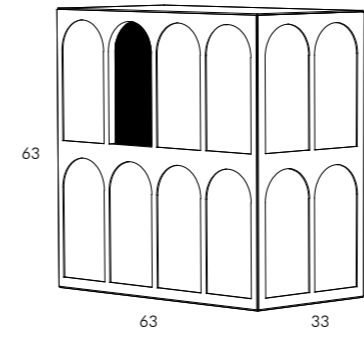

Contenitore pensile in agglomerato di legno con anta battente e ripiani fissi interni in legno e cristallo.

La nicchia a giorno può essere di colore diverso dal mobile, nella stessa finitura.

Finiture: gofrata nei colori a campionario e super opaco scheda Super Matt.

Wall case in composite wood with hinged door and fixed internal wood and glass shelves.

The open niche can have a different colour than the container, in the same finishing.

Finishing: embossed finishing in all colours of our sample catalogue and in Super Matt finish in the colours of Super Matt colour chart.