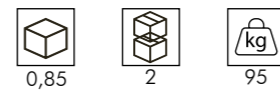

Contenitori geometrici in agglomerato di legno, tre diverse dimensioni.
Anta battente sulle strutture verticali con cassettoni interni, cassettoni sulle strutture orizzontali (anta sulla versione più corta).
Finiture: goffrata nei colori a campionario e super opaco scheda Super Matt.

*Geometric containers in composite wood, three different dimensions.
Hinged door on the vertical structures, with inside drawers, big drawers for the horizontal structures (door for the smaller version).
Finishing: embossed finishing in all colours of our sample catalogue and in Super Matt finish in the colours of Super Matt colour chart.*