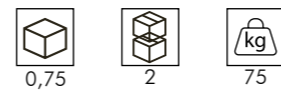

Contenitori geometrici in agglomerato di legno, tre diverse dimensioni.
Anta battente sulle strutture verticali con cassettoni interni, cassettoni sulle strutture orizzontali (anta sulla versione più corta).
Finiture: goffrata nei colori a campionario e super opaco scheda Super Matt.

*Geometric containers in composite wood, three different dimensions.
Hinged door on the vertical structures, with inside drawers, big drawers for the horizontal structures (door for the smaller version).
Finishing: embossed finishing in all colours of our sample catalogue and in Super Matt finish in the colours of Super Matt colour chart.*