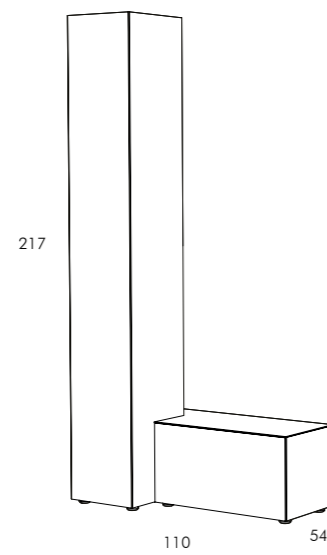

Contenitori geometrici in agglomerato di legno, tre diverse dimensioni.
Anta battente sulle strutture verticali con cassettoni interni, cassettoni sulle strutture orizzontali (anta sulla versione più corta).
Finiture: goffrata nei colori a campionario e super opaco scheda Super Matt.

*Geometric containers in composite wood, three different dimensions.
Hinged door on the vertical structures, with inside drawers, big drawers for the horizontal structures (door for the smaller version).
Finishing: embossed finishing in all colours of our sample catalogue and in Super Matt finish in the colours of Super Matt colour chart.*